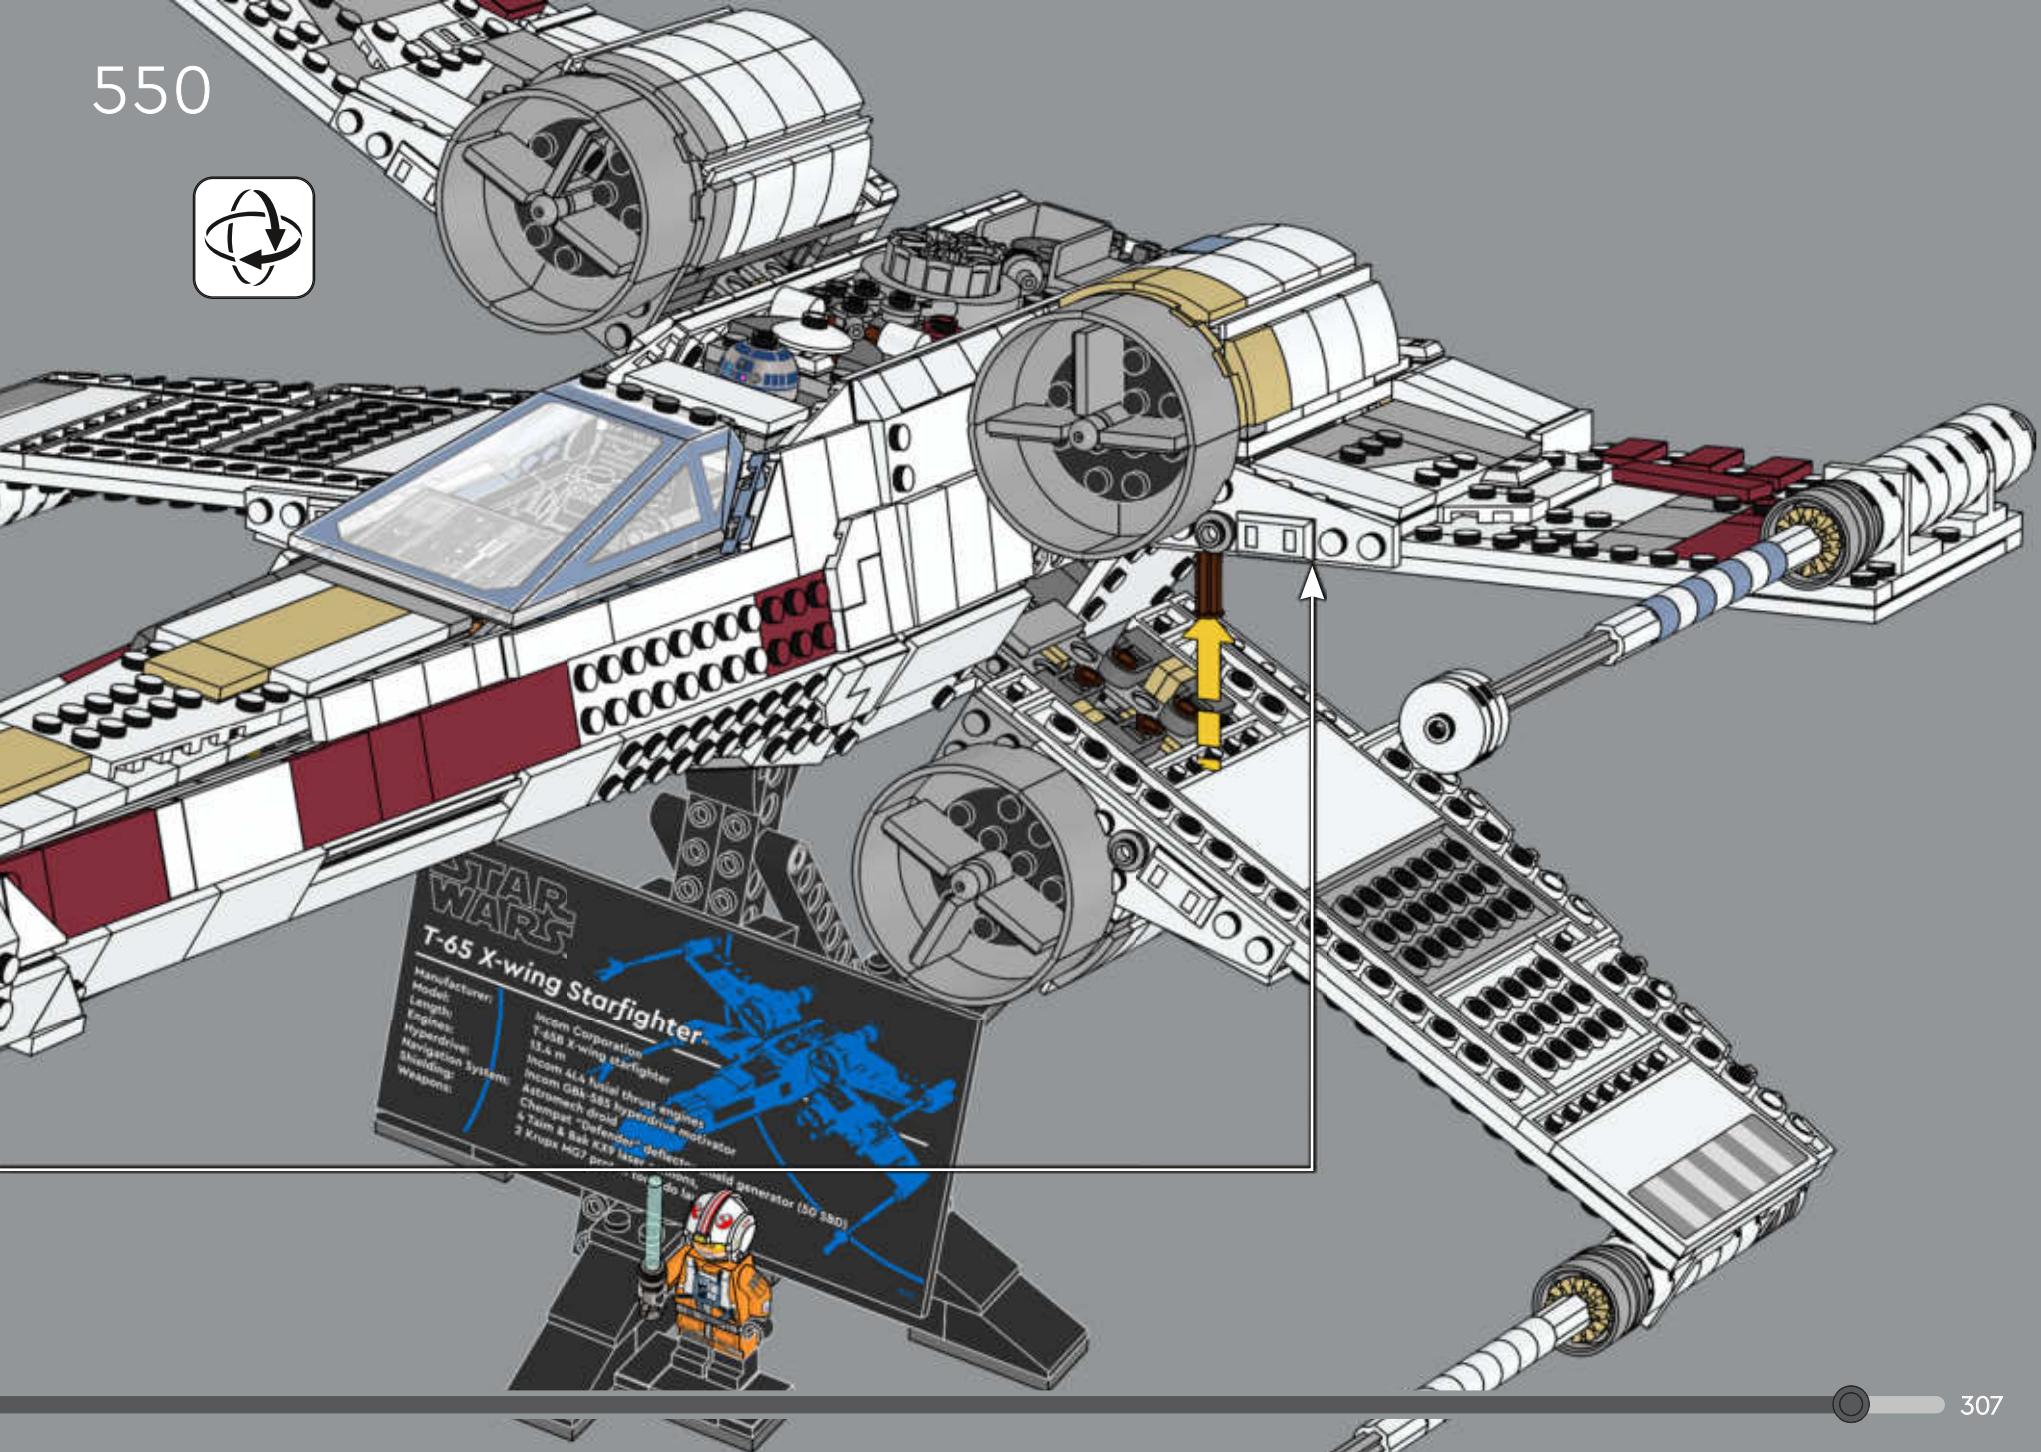

548

549

550

STAR WARS
T-65 X-wing Starfighter

Manufacturer:	Incom Corporation
Model:	T-65 X-wing starfighter
Length:	15.4 m
Engine:	Incom 4LA fuel thruster
Hyperdrive:	Incom G0A-581 hyperdrive
Navigation System:	Astromech droid
Shielding:	Compass "Defender" deflector
Weapons:	4 Twin & Bak K22 laser 3 Krupn MG7 proton cannons Shield generator (50 S80)