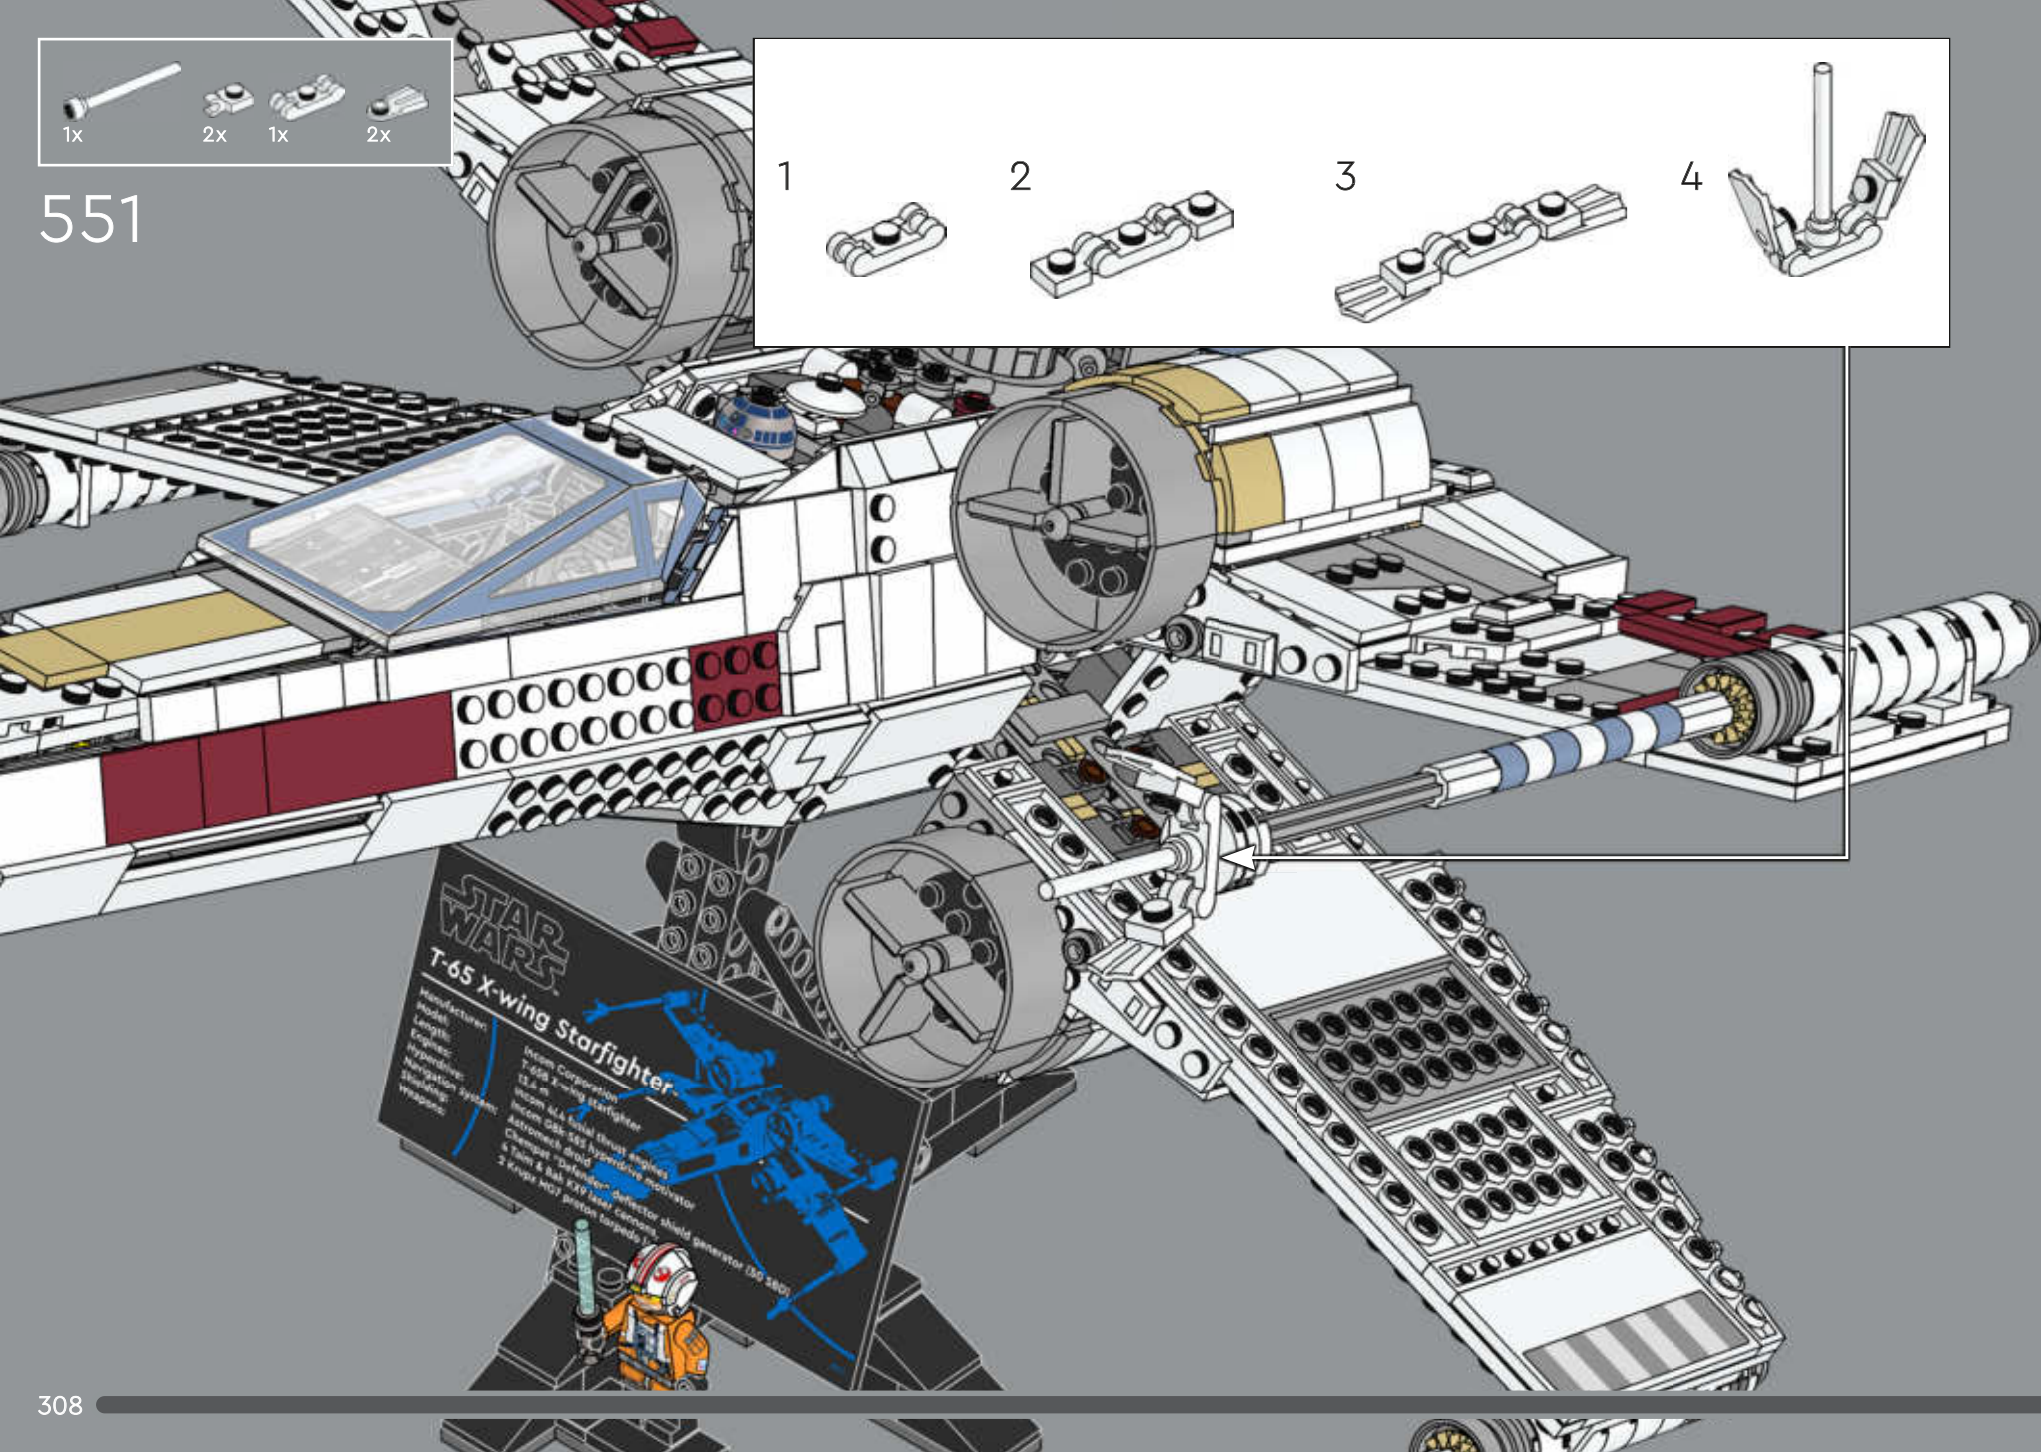

STAR WARS
T-65 X-wing Starfighter

Manufacturer:
Model:
Length:
Engines:
Navigation system:
Weapons:

Incom Corporation
T-65 X-wing starfighter
13.4 m
Incom S4A radial turbo engines
Astromech droid
Computer: "Darth Vader's motivator"
4 Laser & Ball Turret cannons
2 Slave MD7 proton torpedoes