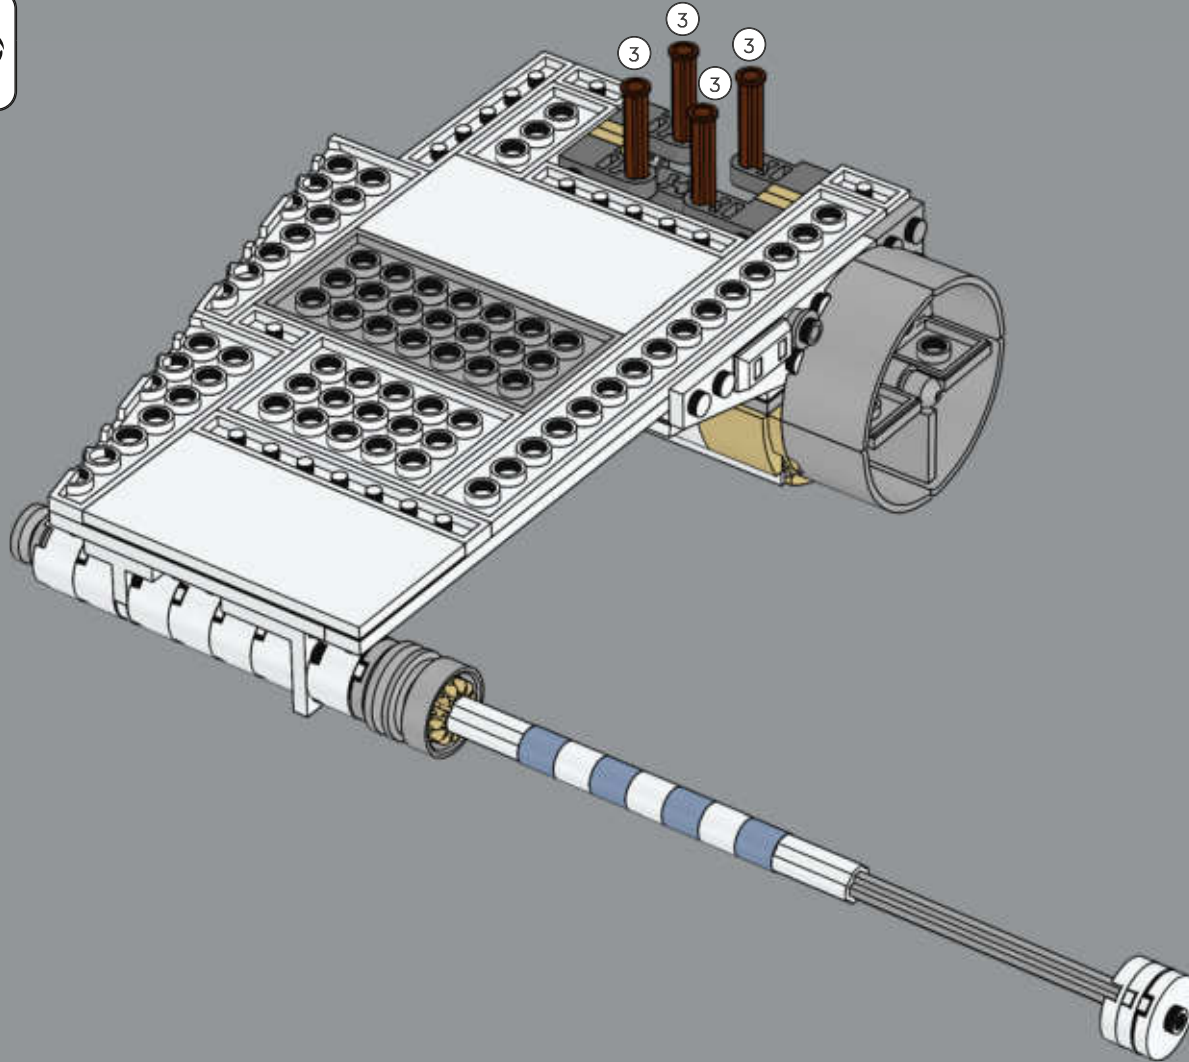

548

549

550

STAR WARS
T-65 X-wing Starfighter

Manufacturer:	Incom Corporation
Model:	T-65 X-wing starfighter
Length:	15.4 m
Engine:	Incom 4LA fuel thruster
Hyperdrive:	Incom G0A-581 hyperdrive
Navigation System:	Astromech droid
Shielding:	Compass "Defender" deflector
Weapons:	4 Twin & Bak K22 laser 3 Krupn MG7 proton cannons Shield generator (50 S80)