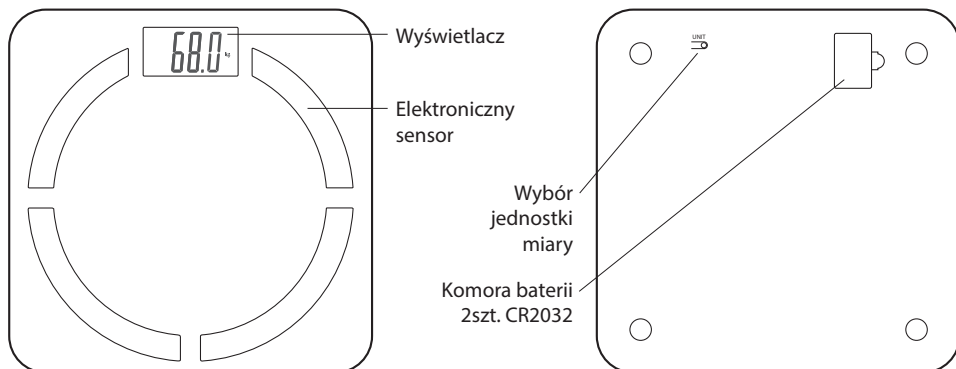

SMARTBMI SCALE BT

MT5513

Instrukcja obsługi

Wprowadzenie

Gratulujemy zakupu nowoczesnej wagi z rozbudowanymi funkcjami. Urządzenie może pracować jako zwykła waga, może również pracować jako urządzenie zaawansowane w połączeniu ze smartfonem - łączy poprzez Bluetooth i wysyła dane bezpośrednio do smartfonu (proszę najpierw pobrać i zainstalować darmową aplikację "OKOK"). Aplikacja może pokazywać wskaźnik BMI, ilość tkanki tłuszczowej oraz inne wskaźniki. Prosimy o zapoznanie się z niniejszą instrukcją przed rozpoczęciem korzystania z urządzenia.

PL

OGólne

Korzystanie z urządzenia

1. Zainstaluj darmową aplikację "OKOK" (dla smartfonów Android dostępna do pobrania ze sklepu GooglePlay™).