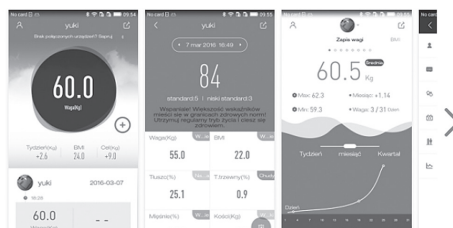

SMARTBMI SCALE BT

MT5513

User manual

EN

Introduction

Thank you for buying this modern scale with very interesting features. Device can work as simple scale, or smart scale when you use with smartphone – device will connect via Bluetooth and send data directly to smartphone (please download and install free application “OKOK” first). Application can show you BMI, body fat factor and many more. Please read this manual before using the device.

Overview

Getting started

1. Install “OKOK” application (it is a free application available in GooglePlay™ for Android smartphone).

2. Enable Bluetooth interface in your smartphone and stand on the scale with bare feet.
3. Scale will automatically connect with application.
4. Wait until for measurement is done.