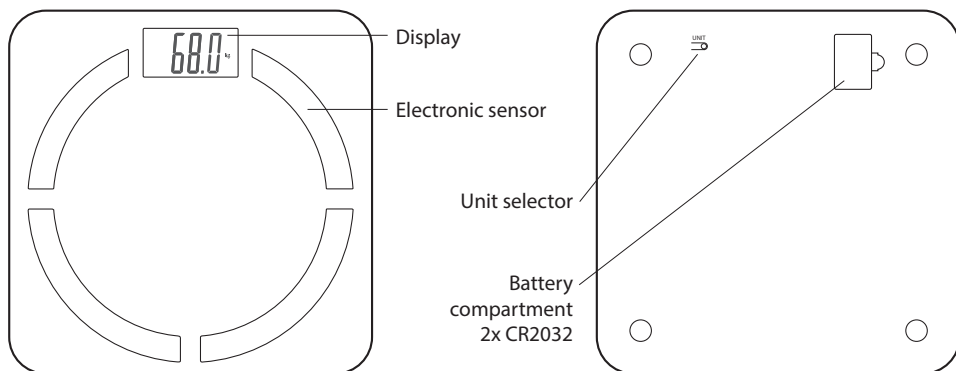

SMARTBMI SCALE BT

MT5513

User manual

EN

Introduction

Thank you for buying this modern scale with very interesting features. Device can work as simple scale, or smart scale when you use with smartphone – device will connect via Bluetooth and send data directly to smartphone (please download and install free application “OKOK” first). Application can show you BMI, body fat factor and many more. Please read this manual before using the device.

Overview

Getting started

1. Install “OKOK” application (it is a free application available in GooglePlay™ for Android smartphone).