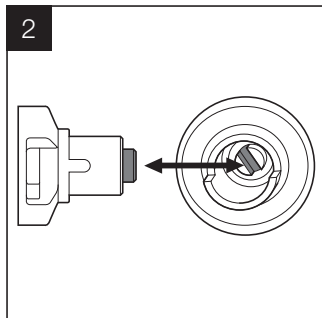

(NL) Nederlands

Deze KAT001ME adapter stelt u in staat hulpstukken (KAX) met een draaiverbindingssysteem (KAX) aan een keukenmachine (KM/KMC/KMM) met het stangverbindingssysteem (KAX) te bevestigen.

Raadpleeg de handleiding van uw keukenmachine en de individuele hulpstukken voor veiligheidsaanschuivingen, bijkomende aanwijzingen en reinigingsinstructies.

Ga voor meer informatie naar www.kenwoodworld.com/twist