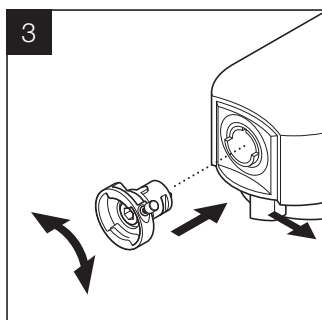

(F) Français

Cet adaptateur KAT001ME vous permet d'installer les accessoires (KAX) du Système de connexion Twist (KAX) sur un Robot pâtissier multifonction (KM/KMC/KMM) comportant le système de connexion Bar (KAX).

Référez-vous au livret d'instructions de votre robot pâtissier multifonction principal et des accessoires individuels pour les mises en garde de sécurité, les utilisations supplémentaires et les indications de nettoyage.

Pour plus d'informations, veuillez consulter le site www.kenwoodworld.com/twist