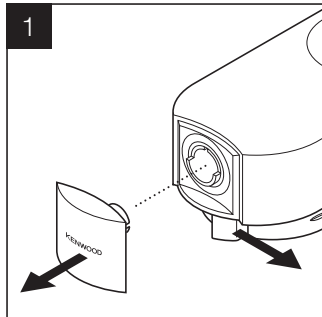

# KENWOOD

CREATE MORE

126924/3

designed & engineered by  
**KENWOOD** in the UK

made in China

(GB) English

This KAT001ME adaptor enables you to fit Twist Connection System (KAX) attachments (KAX) to a Kitchen Machine (KM/KMC/KMM) featuring the Bar Connection System (KAX).