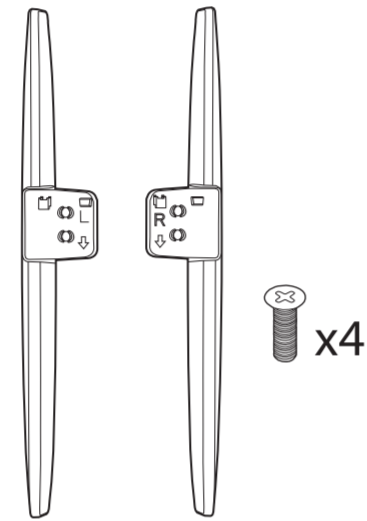

## Quick Start Guide

x4

(EU) (UK)

A

1

2

3.1

50"

R

L

3.2

58"

R

L

4

5

TV software upgrade for Smart TV- (From Internet)

**VESA (x, y)**

50" 200x200mm M6 (L: 12 mm-18 mm) 126 cm  
 58" 300x200mm M6 (L: 18 mm-22 mm) 146 cm

All registered and unregistered trademarks are property of their respective owners. Specifications are subject to change without notice. Philips and the Philips shield emblem are trademarks of Koninklijke Philips N.V. and are used under license from Koninklijke Philips N.V. 2020 © TP Vision Europe B.V. All rights reserved. philips.com