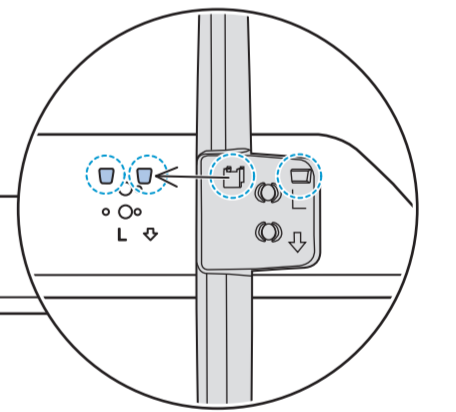

R

L

3.2

58"

R

L

4

5

TV software upgrade for Smart TV- (From Internet)

**VESA (x, y)**

50" 200x200mm M6 (L: 12 mm-18 mm) 126 cm  
 58" 300x200mm M6 (L: 18 mm-22 mm) 146 cm

All registered and unregistered trademarks are property of their respective owners. Specifications are subject to change without notice. Philips and the Philips shield emblem are trademarks of Koninklijke Philips N.V. and are used under license from Koninklijke Philips N.V. 2020 © TP Vision Europe B.V. All rights reserved. philips.com