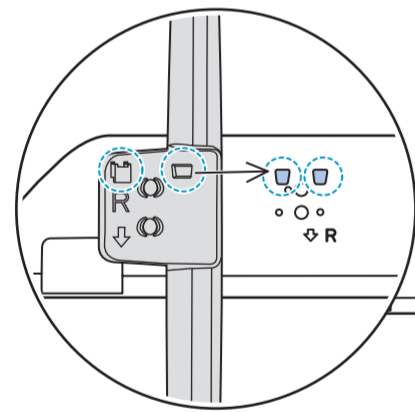

## Quick Start Guide

x4

(EU) (UK)

A

1

2

3.1

50"

R

L

3.2

58"

R

L

4

5

TV software upgrade for Smart TV- (From Internet)

**VESA (x, y)**

50" 200x200mm M6 (L: 12 mm-18 mm) 126 cm  
 58" 300x200mm M6 (L: 18 mm-22 mm) 146 cm

All registered and unregistered trademarks are property of their respective owners. Specifications are subject to change without notice. Philips and the Philips shield emblem are trademarks of Koninklijke Philips N.V. and are used under license from Koninklijke Philips N.V. 2020 © TP Vision Europe B.V. All rights reserved. philips.com