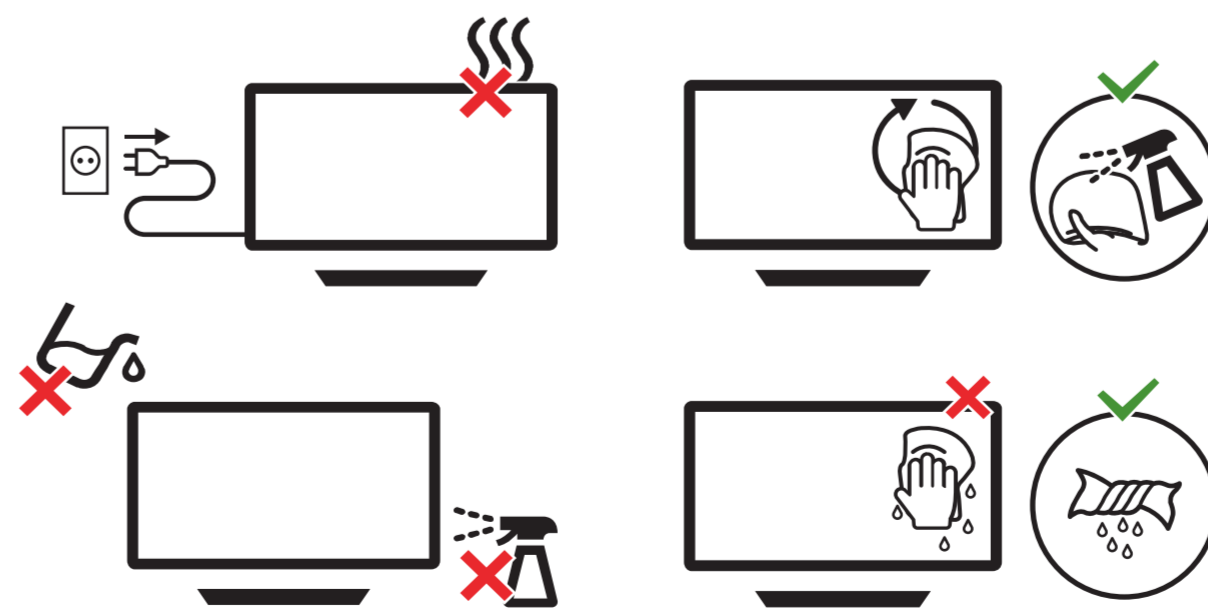

VESA (x, y)

50" 200x200mm M6 (L: 12 mm-18 mm) 126 cm
58" 300x200mm M6 (L: 18 mm-22 mm) 146 cm