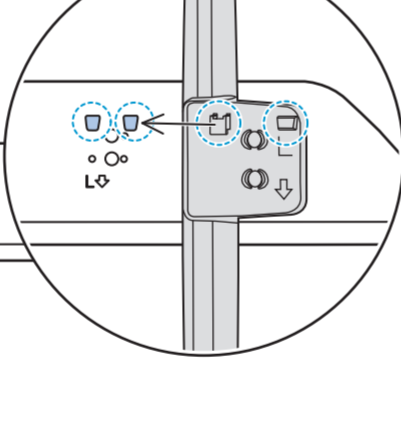

## Quick Start Guide

x4

(EU) (UK)

A

1

2

3.1

50"

R

L

3.2

58"

R

L

4

5

TV software upgrade for Smart TV- (From Internet)

**VESA (x, y)**

50" 200x200mm M6 (L: 12 mm-18 mm) 126 cm  
 58" 300x200mm M6 (L: 18 mm-22 mm) 146 cm

All registered and unregistered trademarks are property of their respective owners. Specifications are subject to change without notice. Philips and the Philips shield emblem are trademarks of Koninklijke Philips N.V. and are used under license from Koninklijke Philips N.V. 2020 © TP Vision Europe B.V. All rights reserved. philips.com