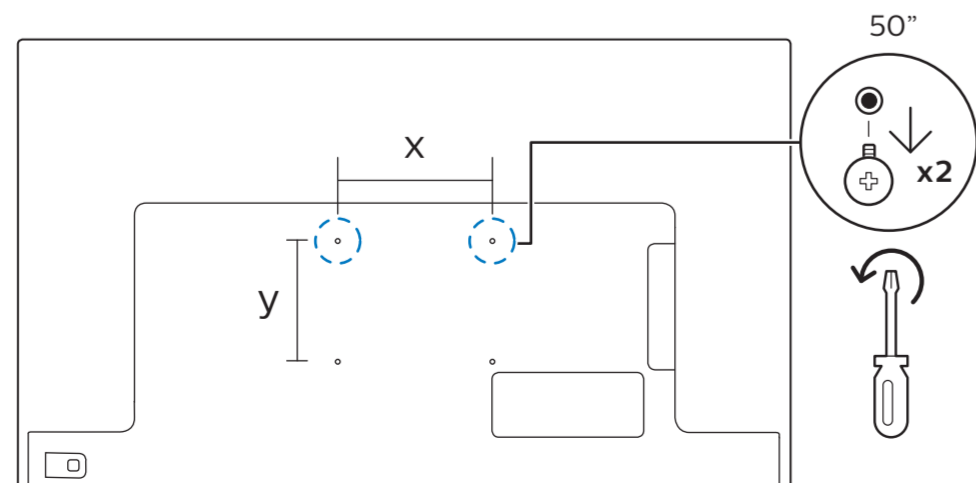

VESA (x, y)

50" 200x200mm M6 (L: 12 mm-18 mm) 126 cm
58" 300x200mm M6 (L: 18 mm-22 mm) 146 cm