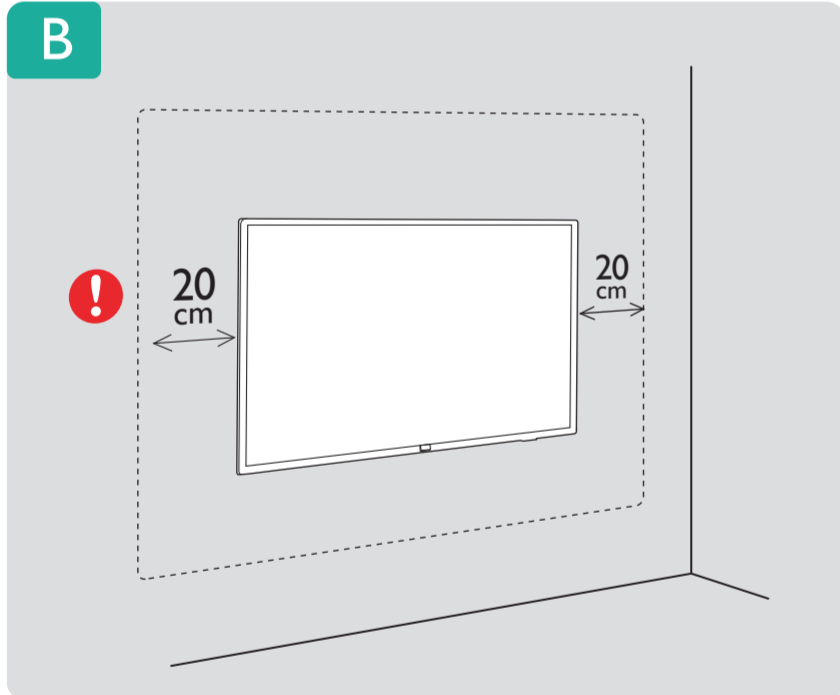

2

3

2x
AAA
R03
1.5V

English Read the safety instructions.
Български Прочетете инструкциите за безопасност.
Čeština Přečtěte si bezpečnostní pokyny.
Hrvatski Pročitajte sigurnosne upute.
Dansk Læs sikkerhedsforskrifterne.
Deutsch Lesen Sie die Sicherheitshinweise.
Ελληνικά Διαβάστε τις οδηγίες ασφαλείας.
Eesti Lugege ohutusnõudeid.
Español Lea las instrucciones de seguridad.

Français Lisez les consignes de sécurité.
Italiano Leggere le istruzioni di sicurezza.
Қазақша Қорғаныстық нұсқаулар.
Latviešu Izlasiet drošības norādījumus.
Lietuvių Perskaitykite saugos instrukcijas.
Magyar Olvassa el a biztonsági utasításokat.
Nederlands Lees de veiligheidsvoorschriften.
Norsk Les sikkerhetsforskriftene.
Polski Zapoznaj się z instrukcjami bezpieczeństwa.

Português Leia as instruções de segurança.
Română Citiți instrucțiunile de siguranță.
Русский Читайте инструкции по технике безопасности.
Srpski Pročitajte bezbednosna uputstva.
Slovenščina Preberite varnostna navodila.
Slovenský Prečítajte si bezpečnostné pokyny.
Suomi Lue turvaohjeet.
Svenska Läs säkerhetsinstruktionerna.
ไทย โปรดอ่านคำแนะนำด้านความปลอดภัย

Türkçe Güvenlik talimatlarını okuyun.
Українська Читайте інструкції з техніки безпеки.
العربية قراءة تعليمات السلامة.
עברית קרא את הוראות הבטיחות

Register your product and get support at www.philips.com/TVsupport

TV software upgrade for Smart TV- (From Internet)

VESA (x, y)

50" 200x200mm M6 (L: 12 mm-18 mm) 126 cm
58" 300x200mm M6 (L: 18 mm-22 mm) 146 cm