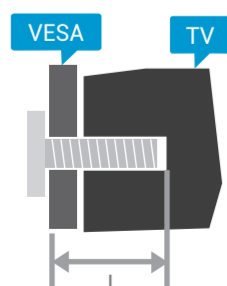

VESA (x, y)

50" 200x200mm M6 (L: 12 mm-18 mm) 126 cm
58" 300x200mm M6 (L: 18 mm-22 mm) 146 cm