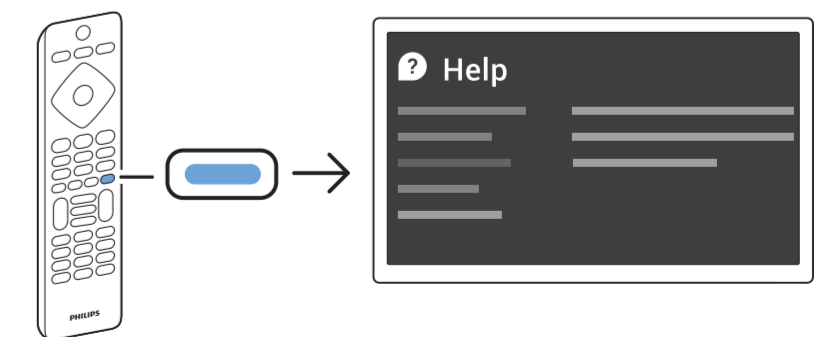

VESA (x, y)

50" 200x200mm M6 (L: 12 mm-18 mm) 126 cm
58" 300x200mm M6 (L: 18 mm-22 mm) 146 cm