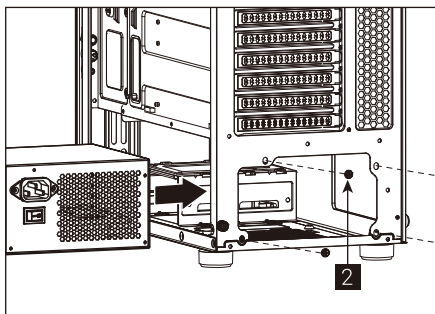

How to install Guide

(2) Install PSU

- **English** Install PSU
- **Español** Instalación de Fuente
- **Deutsche** Netzteil installieren
- **Français** Installer unité d'alimentation
- **Italiano** Installazione della PSU
- **Polski** Instalacja zasilacza
- **Русский** Установите блок питания
- **Português** Instalar a fonte de alimentação
- **繁体中/简体中** 安装电源供应器 / 安装电源供应器
- **日本語** PSUを取り付けます
- **Қазақ тілі** Қорек блогын орнатыңыз
- **Türkçe** PSU yükleyin