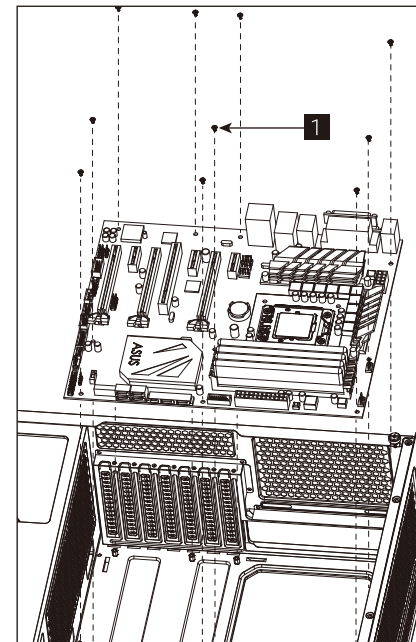

Front I/O Panel Cable Connection

Front Panel Connector

(Please refer to the motherboard's manual for further instructions).

Accessory Bag Contents

- | | | | | | | | | | | | |
|----------|--|-----------------------|----------|--|-------------------------|----------|--|---------------------------|----------|--|-------------|
| 1 | | SSD Screw
MB Screw | 2 | | PSU Screw
PCI Screw | 3 | | 3.5" HDD
Special Screw | 4 | | MB Standoff |
| 5 | | HDD Screw | 6 | | 3.5" HDD
Thumb Screw | 7 | | HDD Screw | | | |
| 8 | | Cable Tie | | | | | | | | | |

Note : Specifications may vary depending on your region.
Contact your local retailer for more information.

How to install Guide

(1) Install Motherboard

- English** Install Motherboard
- Español** Instalación de Placa madre
- Deutsche** Motherboard installieren
- Français** Installer carte mère
- Italiano** Installazione della scheda madre
- Polski** Instalacja płyty głównej
- Русский** Установите материнскую плату
- Português** Instalar a placa principal
- 繁体中/简体中** 安装主板 / 安装主机板
- 日本語** マザーボードを取り付けます
- Қазақ тілі** Аналық тақтаны орнатыңыз
- Türkçe** Anakart yükleyin