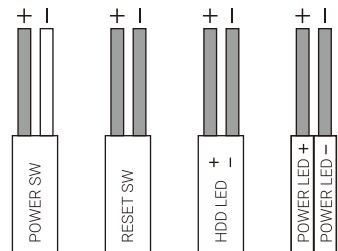

Front I/O Panel Cable Connection

Front Panel Connector

(Please refer to the motherboard's manual for further instructions).

Accessory Bag Contents

- | | | | | | | | | | | | |
|----------|--|-----------------------|----------|--|-------------------------|----------|--|---------------------------|----------|--|-------------|
| 1 | | SSD Screw
MB Screw | 2 | | PSU Screw
PCI Screw | 3 | | 3.5" HDD
Special Screw | 4 | | MB Standoff |
| 5 | | HDD Screw | 6 | | 3.5" HDD
Thumb Screw | 7 | | HDD Screw | | | |
| 8 | | Cable Tie | | | | | | | | | |