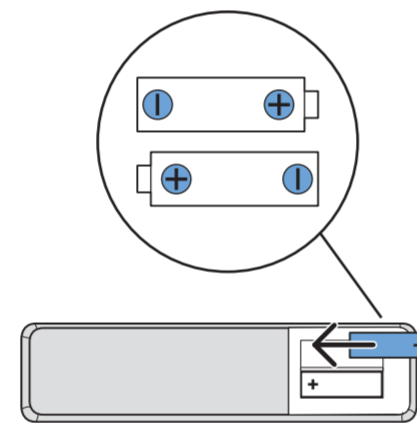

1

2

3

2x
AAA
LR03
1.5V