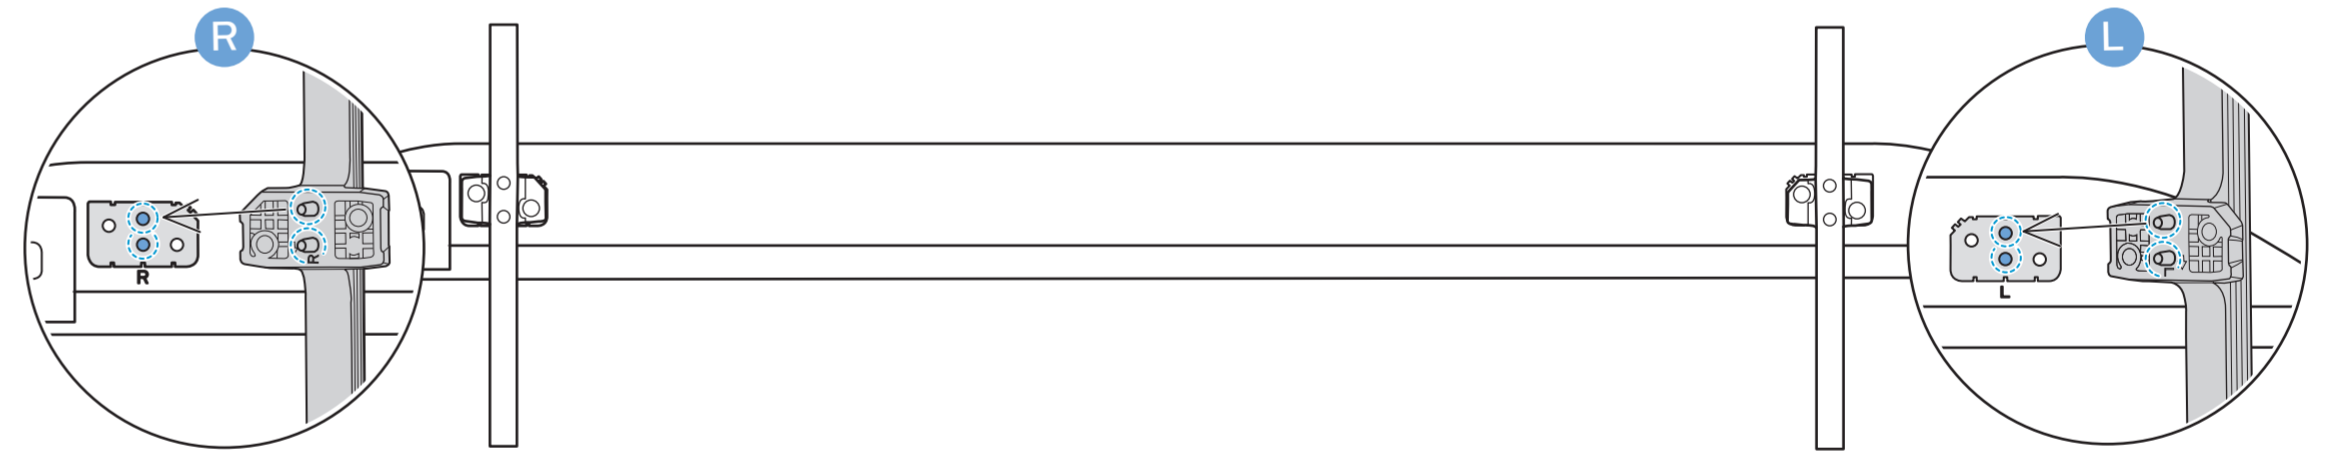

PHILIPS

7805 / 7855 / 8105 series Quick Start Guide

A

1

2

3

4

5