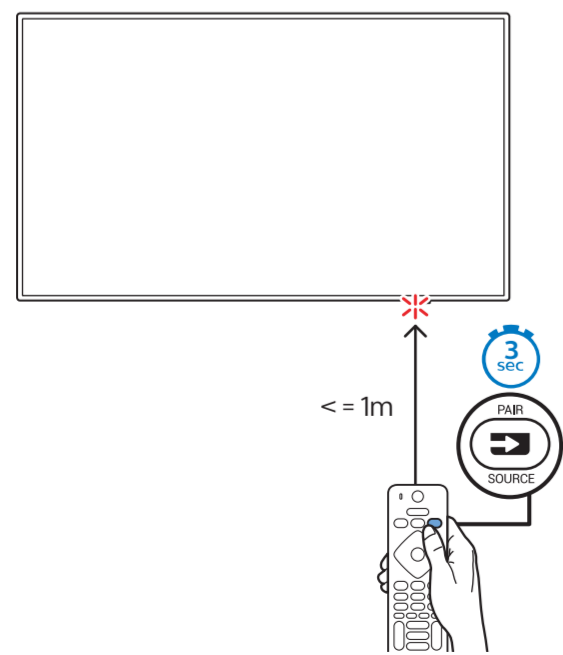

English Read the safety instructions.
Български Прочетете инструкциите за безопасност.
Čeština Přečtěte si bezpečnostní pokyny.
Hrvatski Pročitajte sigurnosne upute.
Dansk Læs sikkerhedsforskrifterne.
Deutsch Lesen Sie die Sicherheitshinweise.
Ελληνικά Διαβάστε τις οδηγίες ασφαλείας.
Eesti Lugege ohutusõudeid.
Español Lea las instrucciones de seguridad.

Français Lisez les consignes de sécurité.
Italiano Leggere le istruzioni di sicurezza.
Қазақша Қорғаныстық нұсқаулар.
Latviešu Izlasiet drošības norādījumus.
Lietuvių Perskaitykite saugos instrukcijas.
Magyar Olvassa el a biztonsági utasításokat.
Nederlands Lees de veiligheidsvoorschriften.
Norsk Les sikkerhetsforskriftene.
Polski Zapoznaj się z instrukcjami bezpieczeństwa.

Português Leia as instruções de segurança.
Română Citiți instrucțiunile de siguranță.
Русский Читайте инструкции по технике безопасности.
Srpski Pročitajte bezbednosna uputstva.
Slovenščina Preberite varnostna navodila.
Slovensky Prečítajte si bezpečnostné pokyny.
Suomi Lue turvaohjeet.
Svenska Läs säkerhetsinstruktionerna.
ไทย โปรดอ่านคำแนะนำด้านความปลอดภัย

Türkçe Güvenlik talimatlarını okuyun.
Українська Читайте інструкції з техніки безпеки.
العربية قراءة تعليمات السلامة.
עברית קראו את הוראות הבטיחות

Register your product and get support at www.philips.com/TVsupport

VESA (x, y)
50" 300 x 200mm M6 (L: 10 mm-16 mm)
126 cm

1

2

3

2x
AAA
LR03
1.5V

TV software upgrade for Smart TV- (From Internet)

RC Instructions