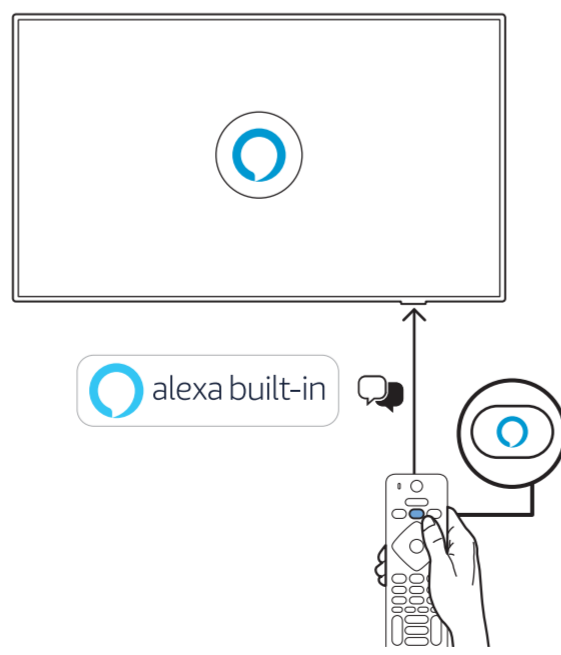

English Read the safety instructions.
Български Прочетете инструкциите за безопасност.
Čeština Přečtěte si bezpečnostní pokyny.
Hrvatski Pročitajte sigurnosne upute.
Dansk Læs sikkerhedsforskrifterne.
Deutsch Lesen Sie die Sicherheitshinweise.
Ελληνικά Διαβάστε τις οδηγίες ασφαλείας.
Eesti Lugege ohutusõudeid.
Español Lea las instrucciones de seguridad.

Français Lisez les consignes de sécurité.
Italiano Leggere le istruzioni di sicurezza.
Қазақша Қорғаныстық нұсқаулар.
Latviešu Izlasiet drošības norādījumus.
Lietuvių Perskaitykite saugos instrukcijas.
Magyar Olvassa el a biztonsági utasításokat.
Nederlands Lees de veiligheidsvoorschriften.
Norsk Les sikkerhetsforskriftene.
Polski Zapoznaj się z instrukcjami bezpieczeństwa.

Português Leia as instruções de segurança.
Română Citiți instrucțiunile de siguranță.
Русский Читайте инструкции по технике безопасности.
Srpski Pročitajte bezbednosna uputstva.
Slovenščina Preberite varnostna navodila.
Slovensky Prečítajte si bezpečnostné pokyny.
Suomi Lue turvaohjeet.
Svenska Läs säkerhetsinstruktionerna.
ไทย โปรดอ่านคำแนะนำด้านความปลอดภัย

Türkçe Güvenlik talimatlarını okuyun.
Українська Читайте інструкції з техніки безпеки.
العربية قراءة تعليمات السلامة.
עברית קראו את הוראות הבטיחות

Register your product and get support at www.philips.com/TVsupport

VESA (x, y)
50" 300 x 200mm M6 (L: 10 mm-16 mm)
126 cm

1

2

3

2x
AAA
LR03
1.5V

TV software upgrade for Smart TV- (From Internet)

RC Instructions