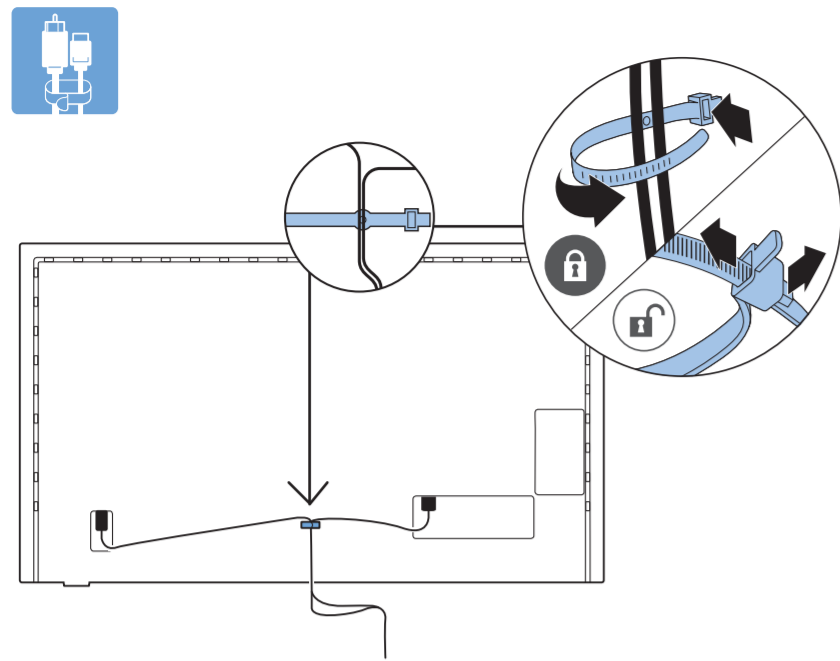

English Read the safety instructions.
Български Прочетете инструкциите за безопасност.
Čeština Přečtěte si bezpečnostní pokyny.
Hrvatski Pročitajte sigurnosne upute.
Dansk Læs sikkerhedsforskrifterne.
Deutsch Lesen Sie die Sicherheitshinweise.
Ελληνικά Διαβάστε τις οδηγίες ασφαλείας.
Eesti Lugege ohutusõudeid.
Español Lea las instrucciones de seguridad.

Français Lisez les consignes de sécurité.
Italiano Leggere le istruzioni di sicurezza.
Қазақша Қорғаныстық нұсқаулар.
Latviešu Izlasiet drošības norādījumus.
Lietuvių Perskaitykite saugos instrukcijas.
Magyar Olvassa el a biztonsági utasításokat.
Nederlands Lees de veiligheidsvoorschriften.
Norsk Les sikkerhetsforskriftene.
Polski Zapoznaj się z instrukcjami bezpieczeństwa.

Português Leia as instruções de segurança.
Română Citiți instrucțiunile de siguranță.
Русский Читайте инструкции по технике безопасности.
Srpski Pročitajte bezbednosna uputstva.
Slovenščina Preberite varnostna navodila.
Slovensky Prečítajte si bezpečnostné pokyny.
Suomi Lue turvaohjeet.
Svenska Läs säkerhetsinstruktionerna.
ไทย โปรดอ่านคำแนะนำด้านความปลอดภัย

Türkçe Güvenlik talimatlarını okuyun.
Українська Читайте інструкції з техніки безпеки.
العربية قراءة تعليمات السلامة.
עברית קראו את הוראות הבטיחות

Register your product and get support at www.philips.com/TVsupport