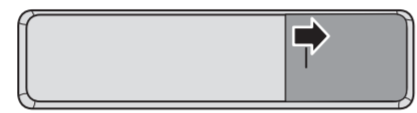

English Read the safety instructions.
Български Прочетете инструкциите за безопасност.
Čeština Přečtěte si bezpečnostní pokyny.
Hrvatski Pročitajte sigurnosne upute.
Dansk Læs sikkerhedsforskrifterne.
Deutsch Lesen Sie die Sicherheitshinweise.
Ελληνικά Διαβάστε τις οδηγίες ασφαλείας.
Eesti Lugege ohutusõudeid.
Español Lea las instrucciones de seguridad.

Français Lisez les consignes de sécurité.
Italiano Leggere le istruzioni di sicurezza.
Қазақша Қорғаныстық нұсқаулар.
Latviešu Izlasiet drošības norādījumus.
Lietuvių Perskaitykite saugos instrukcijas.
Magyar Olvassa el a biztonsági utasításokat.
Nederlands Lees de veiligheidsvoorschriften.
Norsk Les sikkerhetsforskriftene.
Polski Zapoznaj się z instrukcjami bezpieczeństwa.

Português Leia as instruções de segurança.
Română Citiți instrucțiunile de siguranță.
Русский Читайте инструкции по технике безопасности.
Srpski Pročitajte bezbednosna uputstva.
Slovenščina Preberite varnostna navodila.
Slovensky Prečítajte si bezpečnostné pokyny.
Suomi Lue turvaohjeet.
Svenska Läs säkerhetsinstruktionerna.
ไทย โปรดอ่านคำแนะนำด้านความปลอดภัย

Türkçe Güvenlik talimatlarını okuyun.
Українська Читайте інструкції з техніки безпеки.
العربية قراءة تعليمات السلامة.
עברית קראו את הוראות הבטיחות

Register your product and get support at www.philips.com/TVsupport

VESA (x, y)
50" 300 x 200mm M6 (L: 10 mm-16 mm)
126 cm

1

2

3

2x
AAA
LR03
1.5V

TV software upgrade for Smart TV- (From Internet)

RC Instructions