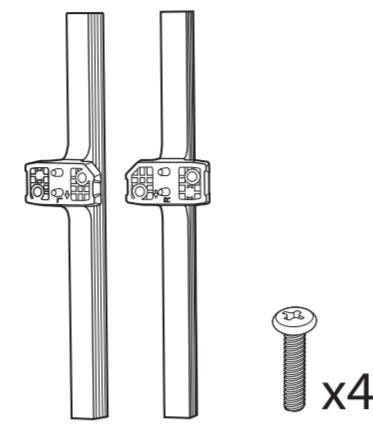

PHILIPS

7805 / 7855 / 8105 series Quick Start Guide