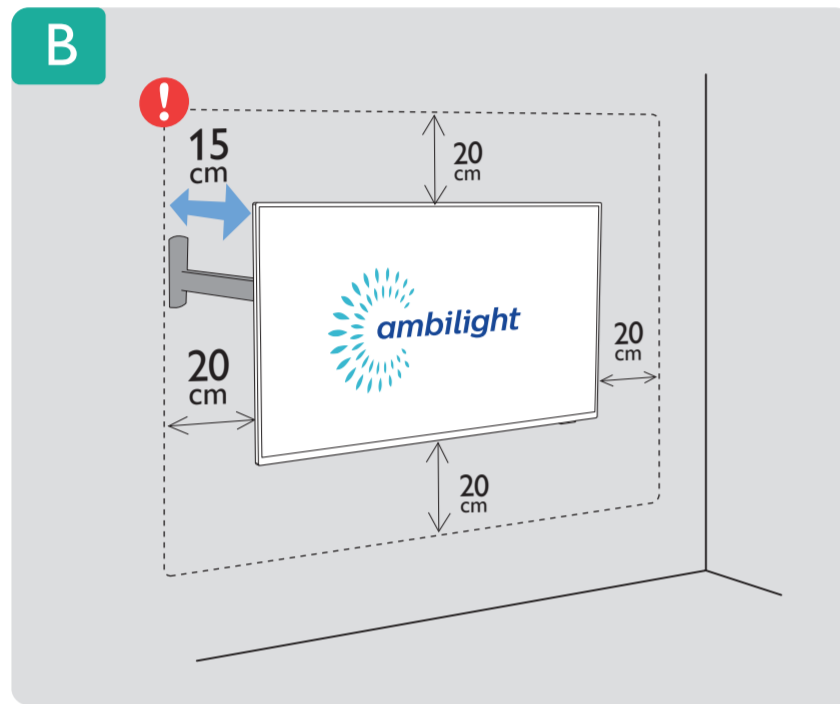

English Read the safety instructions.
Български Прочетете инструкциите за безопасност.
Čeština Přečtěte si bezpečnostní pokyny.
Hrvatski Pročitajte sigurnosne upute.
Dansk Læs sikkerhedsforskrifterne.
Deutsch Lesen Sie die Sicherheitshinweise.
Ελληνικά Διαβάστε τις οδηγίες ασφαλείας.
Eesti Lugege ohutusõudeid.
Español Lea las instrucciones de seguridad.

Français Lisez les consignes de sécurité.
Italiano Leggere le istruzioni di sicurezza.
Қазақша Қорғаныстық нұсқаулар.
Latviešu Izlasiet drošības norādījumus.
Lietuvių Perskaitykite saugos instrukcijas.
Magyar Olvassa el a biztonsági utasításokat.
Nederlands Lees de veiligheidsvoorschriften.
Norsk Les sikkerhetsforskriftene.
Polski Zapoznaj się z instrukcjami bezpieczeństwa.

Português Leia as instruções de segurança.
Română Citiți instrucțiunile de siguranță.
Русский Читайте инструкции по технике безопасности.
Srpski Pročitajte bezbednosna uputstva.
Slovenščina Preberite varnostna navodila.
Slovensky Prečítajte si bezpečnostné pokyny.
Suomi Lue turvaohjeet.
Svenska Läs säkerhetsinstruktionerna.
ไทย โปรดอ่านคำแนะนำด้านความปลอดภัย

Türkçe Güvenlik talimatlarını okuyun.
Українська Читайте інструкції з техніки безпеки.
العربية قراءة تعليمات السلامة.
עברית קראו את הוראות הבטיחות

Register your product and get support at www.philips.com/TVsupport

VESA (x, y)
50" 300 x 200mm M6 (L: 10 mm-16 mm)
126 cm

1

2

3

2x
AAA
LR03
1.5V

TV software upgrade for Smart TV- (From Internet)

RC Instructions