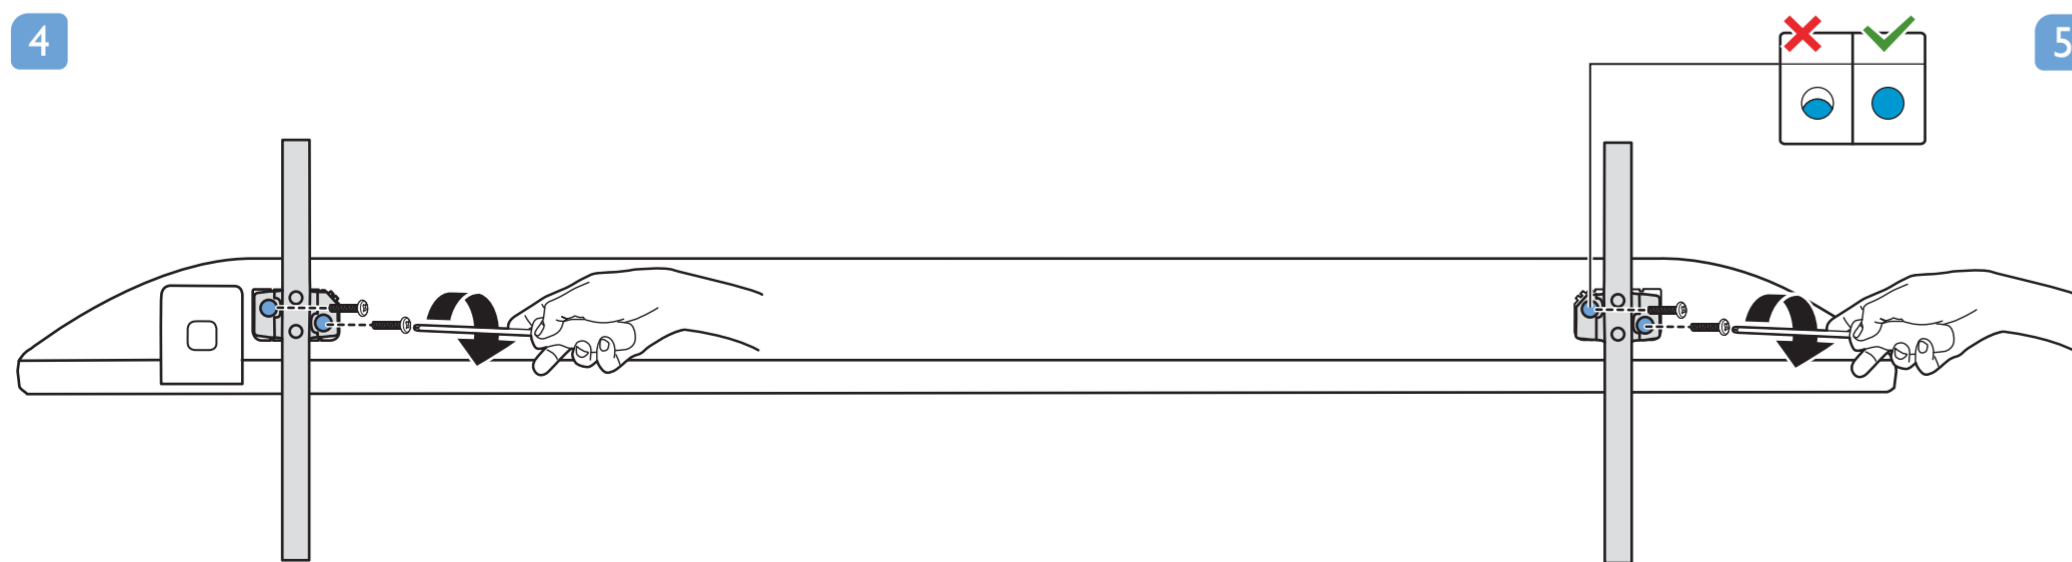

PHILIPS

7805 / 7855 / 8105 series Quick Start Guide

A

1

2

3

4

5