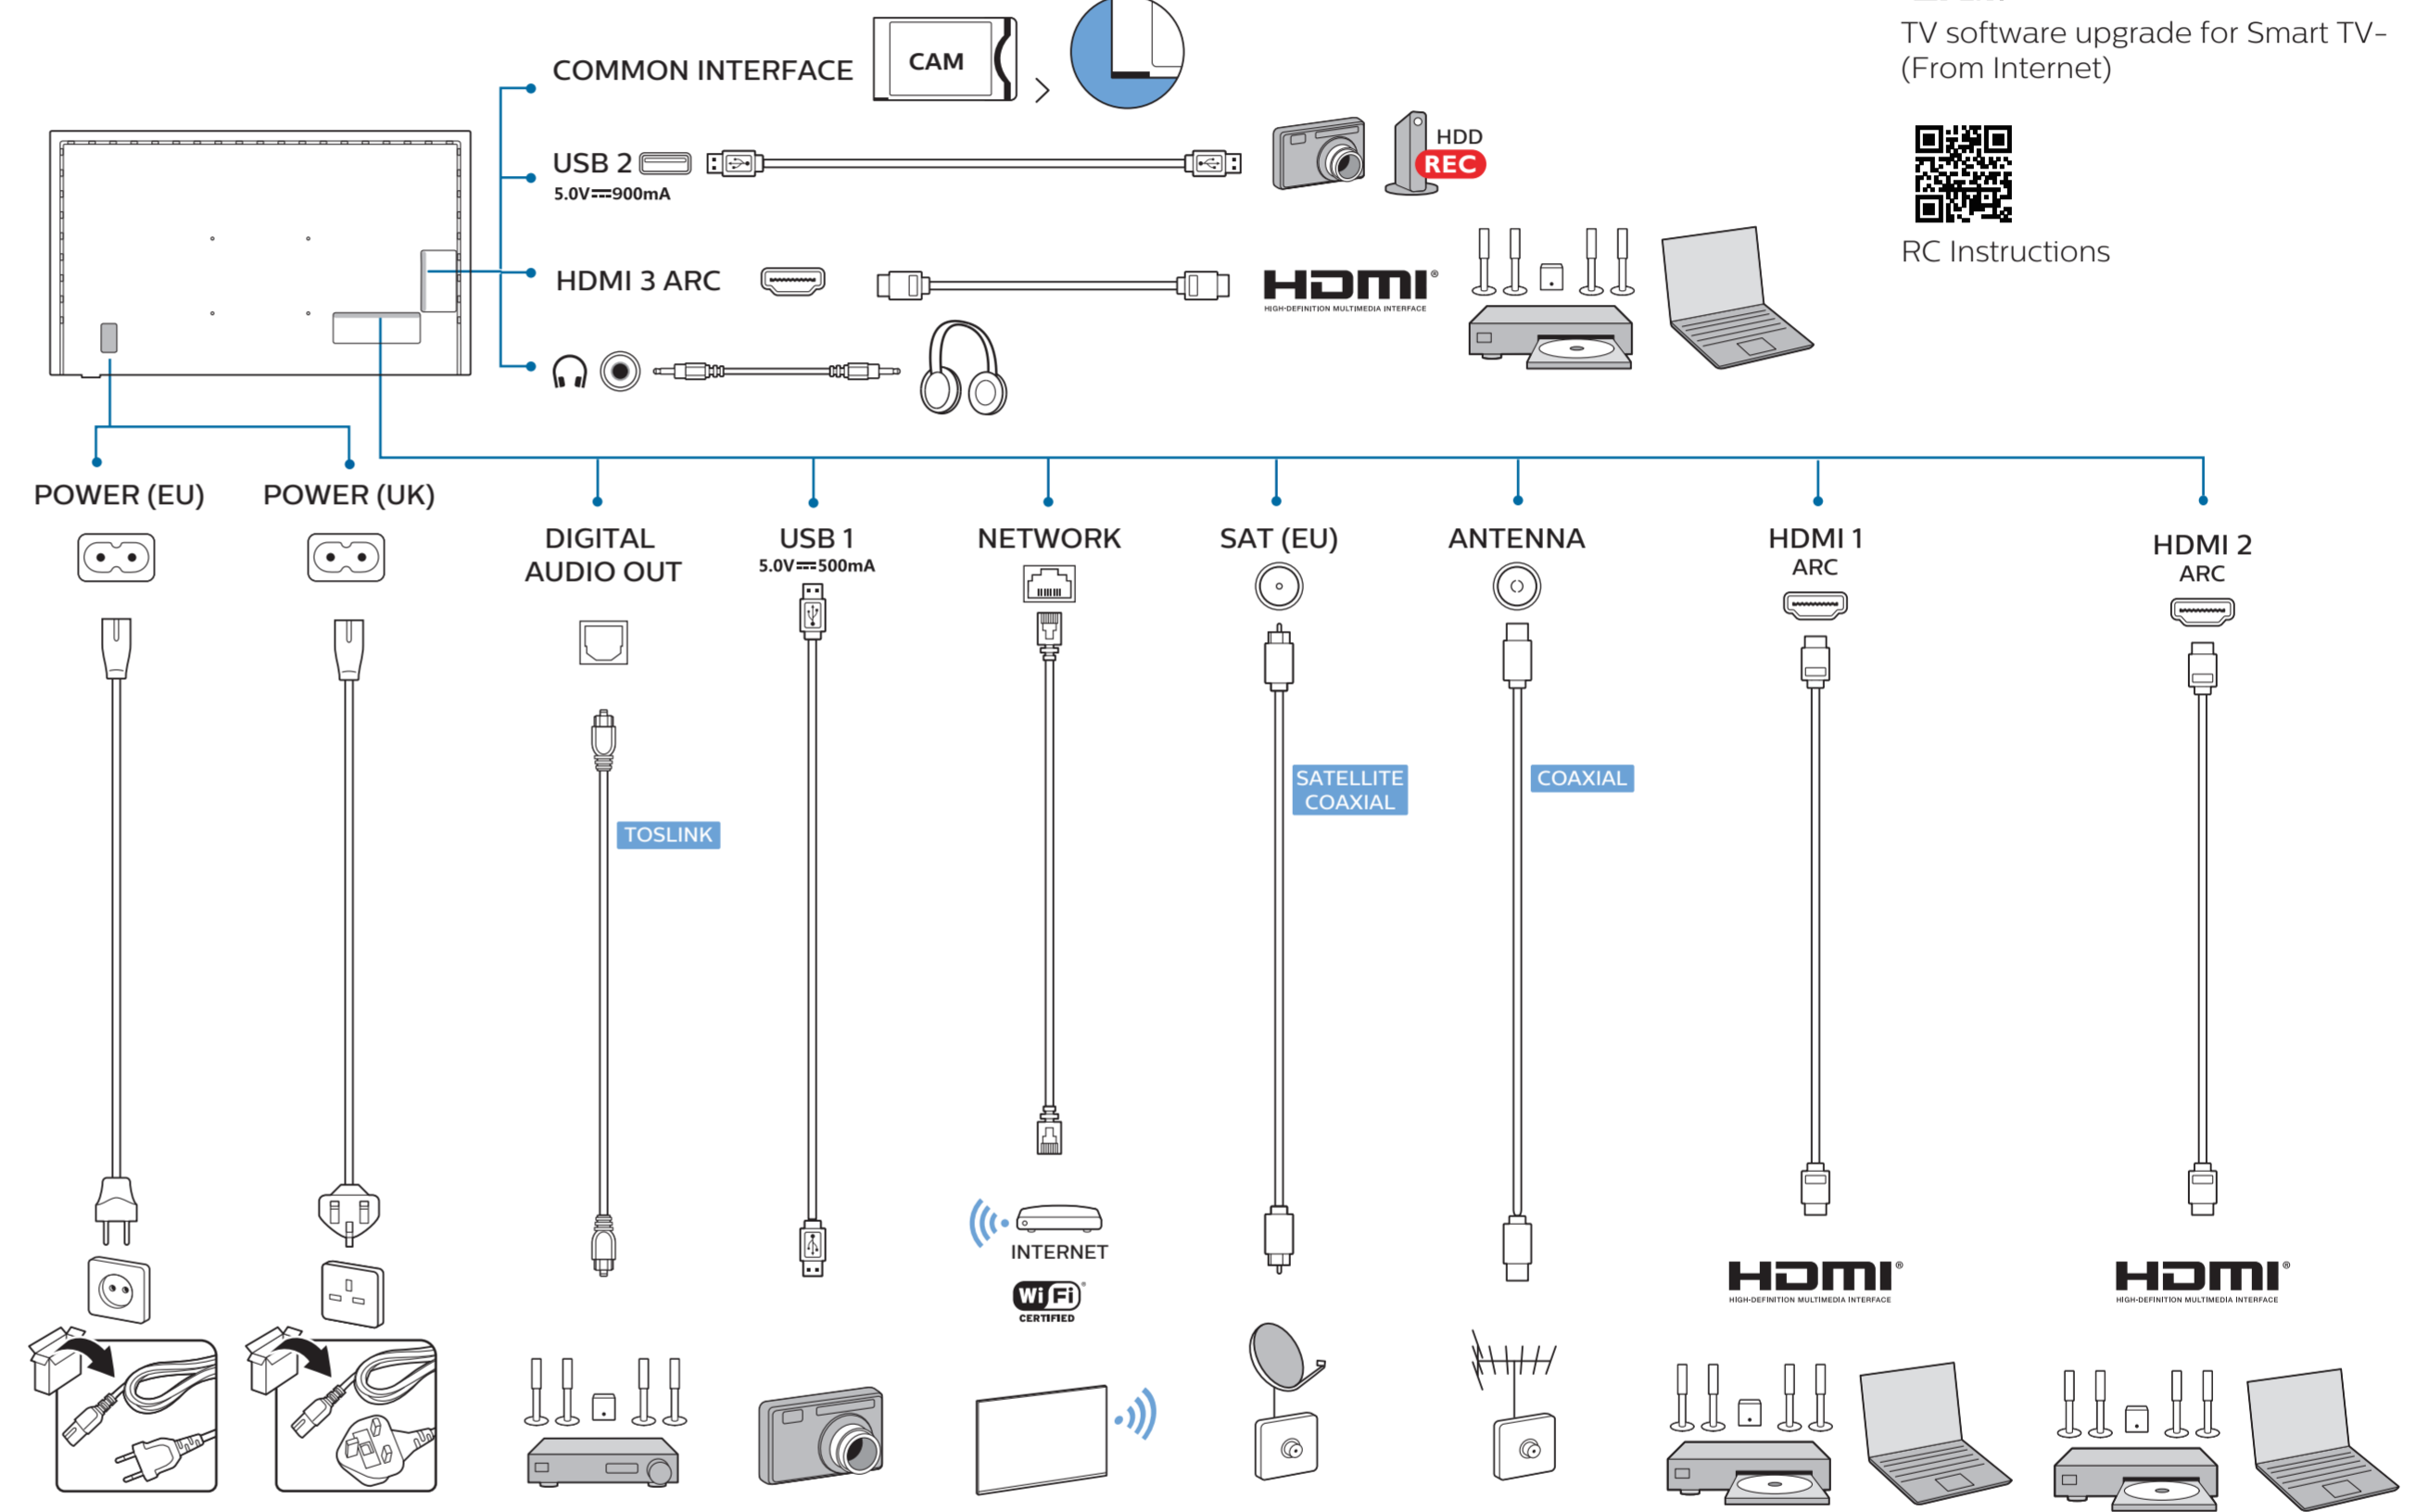

1

2

3

2x
AAA
LR03
1.5V

TV software upgrade for Smart TV- (From Internet)

RC Instructions