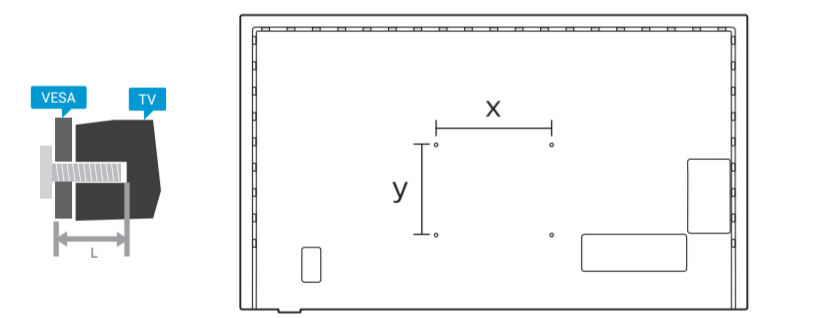

VESA (x, y)
50" 300 x 200mm M6 (L: 10 mm-16 mm)
126 cm