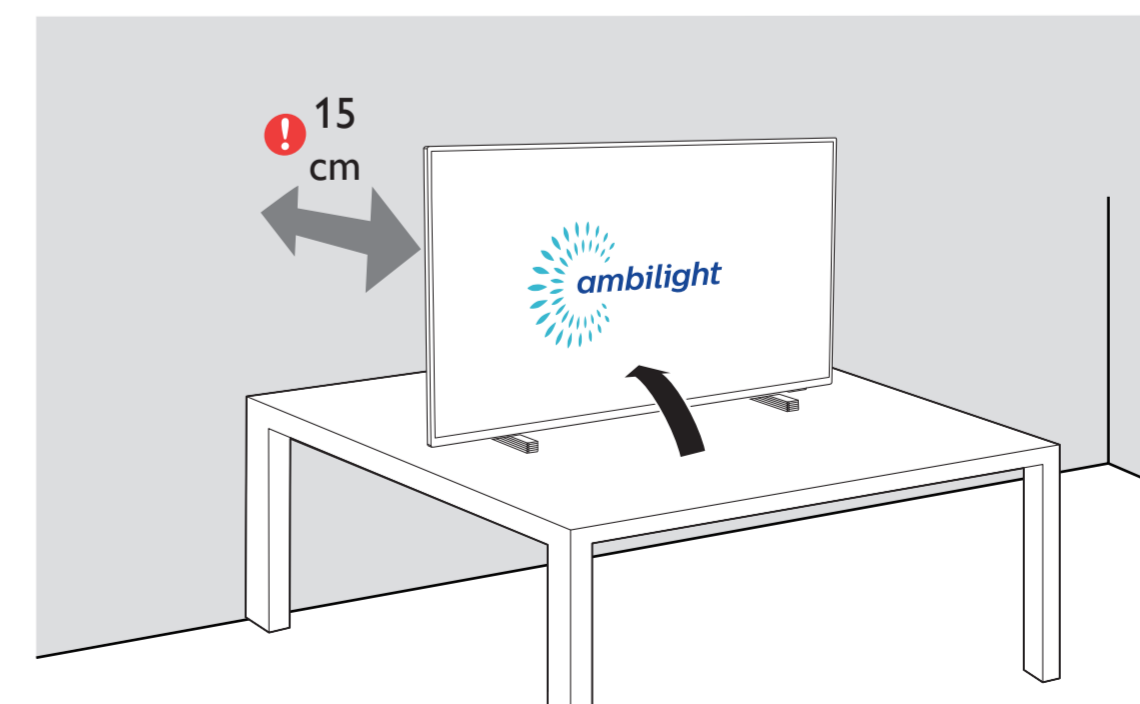

PHILIPS

7805 / 7855 / 8105 series Quick Start Guide

A

1

2

3

4

5