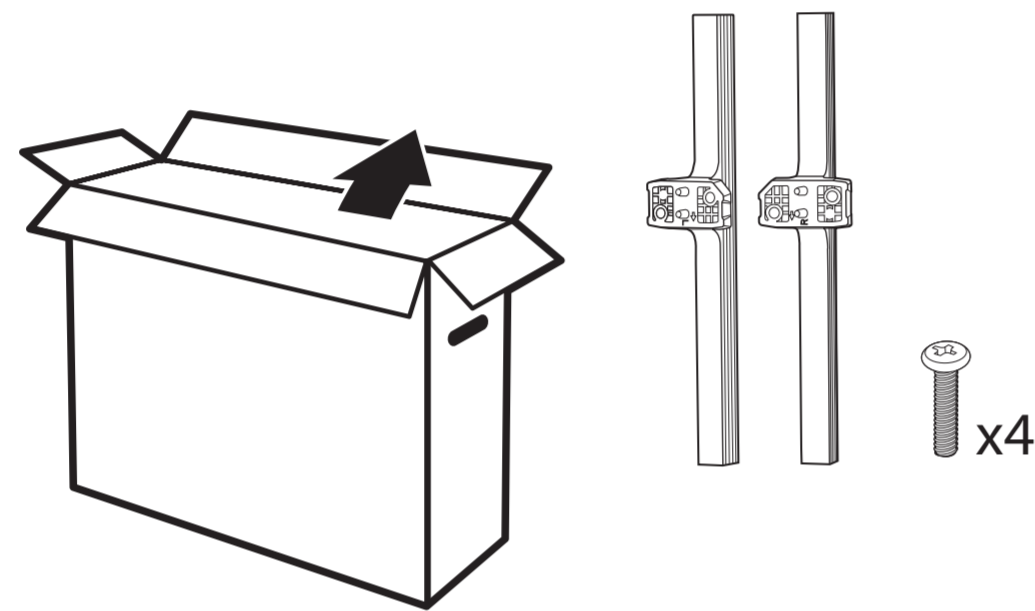

PHILIPS

7805 / 7855 / 8105 series Quick Start Guide

A

1

2

3

4

5