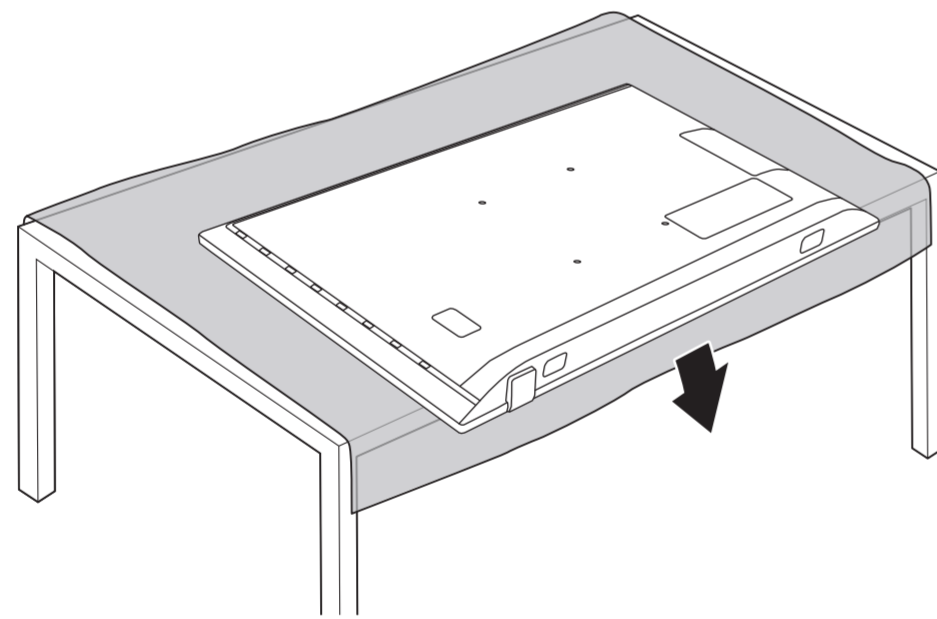

PHILIPS

7805 / 7855 / 8105 series Quick Start Guide

A

1

2

3

4

5