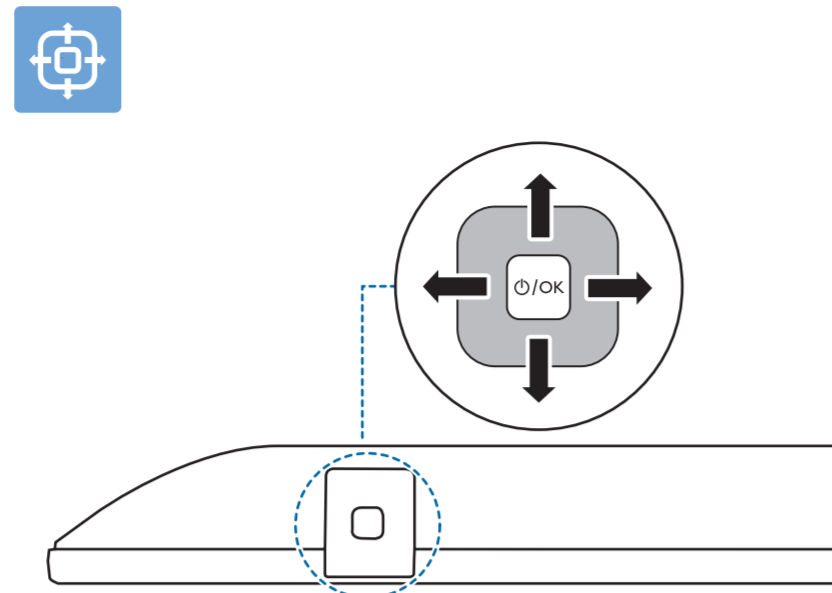

English Read the safety instructions.
Български Прочетете инструкциите за безопасност.
Čeština Přečtěte si bezpečnostní pokyny.
Hrvatski Pročitajte sigurnosne upute.
Dansk Læs sikkerhedsforskrifterne.
Deutsch Lesen Sie die Sicherheitshinweise.
Ελληνικά Διαβάστε τις οδηγίες ασφαλείας.
Eesti Lugege ohutusõudeid.
Español Lea las instrucciones de seguridad.

Français Lisez les consignes de sécurité.
Italiano Leggere le istruzioni di sicurezza.
Қазақша Қорғаныстық нұсқаулар.
Latviešu Izlasiet drošības norādījumus.
Lietuvių Perskaitykite saugos instrukcijas.
Magyar Olvassa el a biztonsági utasításokat.
Nederlands Lees de veiligheidsvoorschriften.
Norsk Les sikkerhetsforskriftene.
Polski Zapoznaj się z instrukcjami bezpieczeństwa.

Português Leia as instruções de segurança.
Română Citiți instrucțiunile de siguranță.
Русский Читайте инструкции по технике безопасности.
Srpski Pročitajte bezbednosna uputstva.
Slovenščina Preberite varnostna navodila.
Slovensky Prečítajte si bezpečnostné pokyny.
Suomi Lue turvaohjeet.
Svenska Läs säkerhetsinstruktionerna.
ไทย โปรดอ่านคำแนะนำด้านความปลอดภัย

Türkçe Güvenlik talimatlarını okuyun.
Українська Читайте інструкції з техніки безпеки.
العربية قراءة تعليمات السلامة.
עברית קראו את הוראות הבטיחות

Register your product and get support at www.philips.com/TVsupport