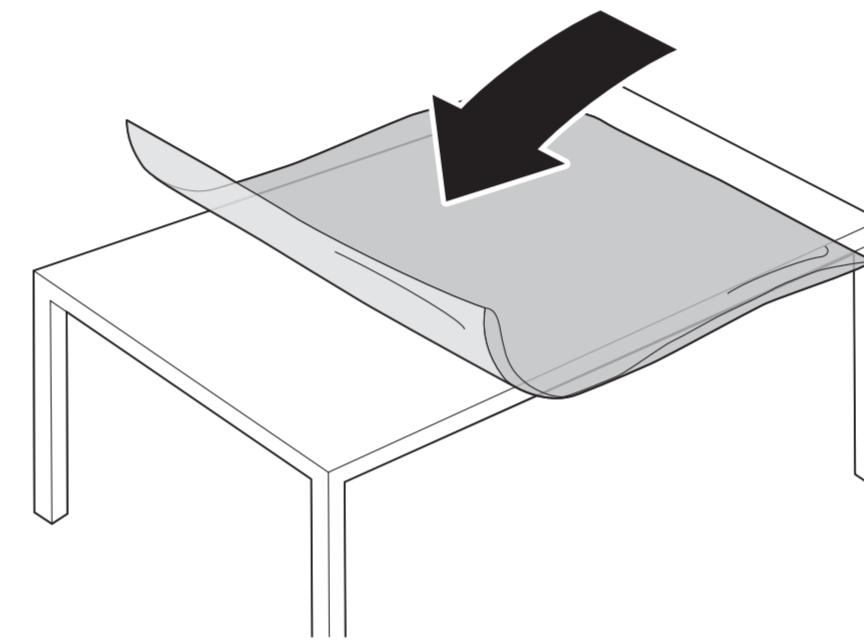

PHILIPS

7805 / 7855 / 8105 series Quick Start Guide

A

1

2

3

4

5