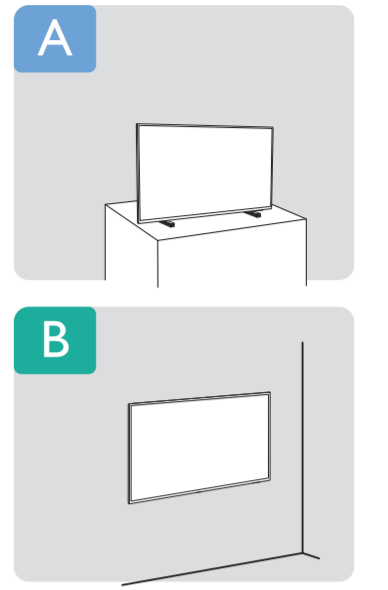

PHILIPS

7805 / 7855 / 8105 series Quick Start Guide