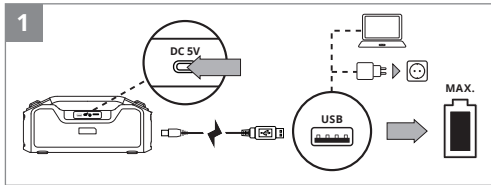

<https://www.sven.fi/en/catalog/portable_acoustics.htm>